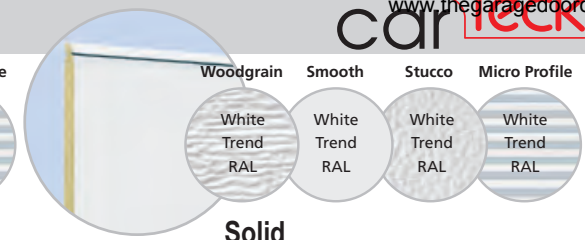

Solid

Note: Super-Size standard ribbed doors are not available in wood design finish.

super size
your door up to 8000 x 6000mm

Motor driven only (included)

Intermediate height or width or combination: Standard Heights	2084 6'10"	2134 7'0"	2235 7'4"	2286 7'6"	2388 7'10"	2438 8'0"	2591 8'6"	2743 9'0"	3048 10'0"	3353 11'0"	3658 12'0"	3962 13'0"	4216 13'10"	4267 14'0"	4420 14'6"	4572 15'0"	4877 16'0"	5182 17'0"	5500 18'0"	6000 18'8"	7000 22'11"	8000 26'3"

4 Sections	1875 6'2"	2050 6'9"	2175 7'2"	White	1022	1022	1024	1024	1088	1088	1175	1281	1387	1493	1599	1705	1739	1633	1739	1850	1956	2062	2274	5143*	6121	6733
	1925 6'4"	2084 6'10"	2204 7'3"	Trend^o	1124	1124	1135	1135	1198	1198	1289	1404	1518	1633	1747	1862	1976	1983	2030	2150	2265	2379	2608	5238*	6245	6912
	2000 6'6"	2125 7'0"	2250 7'4"	RAL	1354	1354	1363	1363	1442	1442	1553	1692	1831	1970	2109	2248	2387	2385	2444	2588	2727	2866	3143	5428*	6494	7161
	Wood Design	1135	1135	1177	1177	1210	1210	1298	1430	1563	1695	1828	1960	2115	2004	2115	2216	2311	2407	2597	5365*	6411	7066			

5 Sections	2375 7'9"	2750 9'0"	White	1265	1265	1369	1369	1454	1454	1568	1709	1850	1991	2132	2273	2319	2366	2413	2464	2605	2746	3053	6043	7192	7911
	2500 8'2"	Trend^o	1545	1545	1549	1549	1644	1644	1771	1930	2088	2247	2406	2564	2617	2669	2722	2779	2937	3096	3435	6155	7338	8079	
	2625 8'9"	RAL	1695	1695	1706	1706	1805	1805	1943	2117	2290	2464	2637	2811	2984	2983	3056	3235	3408	3582	3965	6378	7361	8414	
	Wood Design	1516	1516	1572	1572	1616	1616	1731	1908	2084	2260	2436	2613	2696	2780	2864	2951	3077	3204	3477	6304	7533	8303		

6 Sections	2875 9'5"	White	1821	1821	1825	1825	1937	1937	2087	2275	2462	2650	2837	3025	3087	3149	3211	3277	3355	3431					
	3000 9'9"	Trend^o	2055	2055	2059	2059	2186	2186	2354	2565	2776	2987	3198	3408	3478	3548	3618	3692	3775	3850					
	RAL	2301	2301	2314	2314	2433	2433	2597	2806	3014	3222	3431	3639	3847	3846	3933	4147	4235	4310						
	Wood Design	2020	2020	2095	2095	2153	2153	2305	2539	2773	3008	3242	3476	3588	3699	3811	3924	4023	4111						

Extra Fittings	Maximum Height mm	3000	3000	3000	3000	3000	3000	3000	3000	3000	3000	3000	3000	3000	3000	3000	3000	3000	3000	2875	2875	2500	2500	2500	2500
	Number of windows	3	3	3	3	3	3	3	3	3	4	4	4	5	5	5	5	5	5	6	6	7	8	9	10

Polyurethane Windows (including those fitted vertically down the door - round polyurethane or square type 1 & 2. Match windows to number of sections ie 4 sections = 4 windows)	White	287	287	287	287	287	287	287	287	382	382	382	477	477	477	477	477	477	573	573	668	764	860	954
	Trend^o	379	379	379	379	379	379	379	379	505	505	505	631	631	631	631	631	631	757	757	883	1010	1136	1262
	RAL	379	379	379	379	379	379	379	379	505	505	505	631	631	631	631	631	631	757	757	883	1010	1136	1262
	*Wood Design	379	379	379	379	379	379	379	379	505	505	505	631	631	631	631	631	631	757	757	883	1010	1136	1262